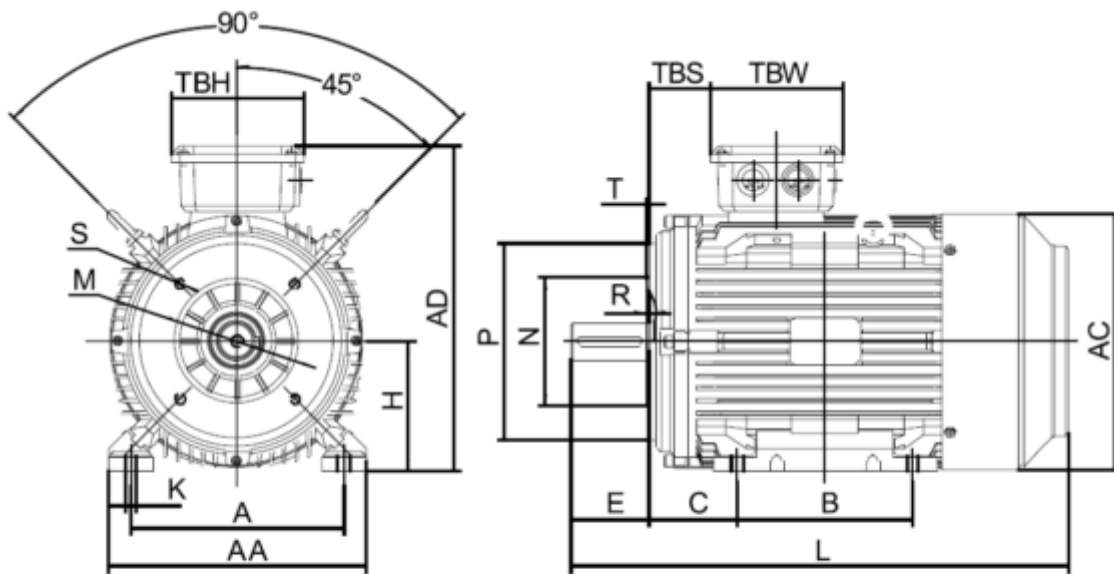

# Data Sheet

Article number: 250307500226

Description: Kleedrive T3C 280S-2 75.0KW 2800 rpm  
3x400/690V 50HZ IP55 B34 Eff=94,7%

## Measures

A = 457	F = 18	P =
AA = 560	G = 58	R =
AC = Ø559	H = 280	S = -
AD = 675	HD = 395	T =
B = 368	K = Ø24	TBH = 260
C = 190	L = 984	TBS = 265
D = Ø65	M =	TBW = 218
E = 140	N =	