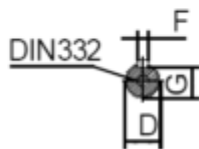

# Data Sheet

Article number: 250307500226

Description: Kleedrive T3C 280S-2 75.0KW 2800 rpm  
3x400/690V 50HZ IP55 B34 Eff=94,7%

## Measures

A = 457	F = 18	P =
AA = 560	G = 58	R =
AC = Ø559	H = 280	S = -
AD = 675	HD = 395	T =
B = 368	K = Ø24	TBH = 260
C = 190	L = 984	TBS = 265
D = Ø65	M =	TBW = 218
E = 140	N =	